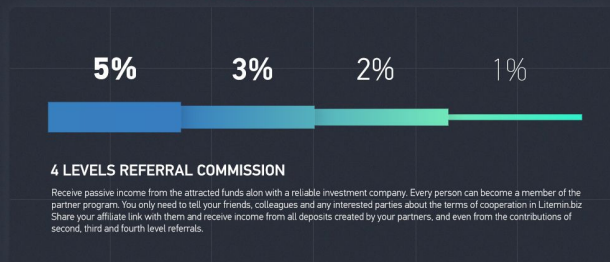

ABOUT LITEMINE

Litemine.biz is the website where you can start mining Litecoin instantly without any hassle. Litemine focus to provide the best satisfaction one can get in crypto verse in mining field. Group of Miners from different locations work for Litemine. Currently, there is no online service that helps you to earn along with mining Litecoin in the market. Our specialized features help you do it best without going trouble of actually setup mining farms at your home yard. Litemine not only solve the problem of setting up miners but the whole cost of miners and power consumption and maintenance also handle with the best care.

WHAT MINING DEVICE WE USE ?

MINER DEVICE	ANTMINER L3+
MINING HASHRATE	504 MH/S / MINER
MINING CHIP	BM1485 ASIC
MINING WORKERS	500
NO. OF SERVERS	5
MAXIMUM TEMP	25°C AMBIENT
OPERATING TEMP	0°C - 40°C
COOLING	93%
POWER	800W +10%
FREQUENCY	1400 MHZ

WHO ARE WE ?

Litemine.biz is handled and maintain by the group of serious and experienced miners around the world. The big question you might have in your mind that is it registered company? Is this legal or scam?

Unfortunately we cannot prove you that we are legit by exposing miner identities and our farm locations and details of it. we believe in honesty and that's why instead of using fake identities like HYIP programs, we want to remain honest here. If we wanted we can find fake KYC to create the identities and can build fake company on dark web instantly. What we can do is to list you reasons why we want to be anonymous for now.

LITEMINE CONTRACT

We are mining since a long time and from our experience we can say that mining rate is keep changing but practically that is naive so we made a software that consumes all the details and provide you the static amount every hour.

REFERRAL

REPRESENTATIVE